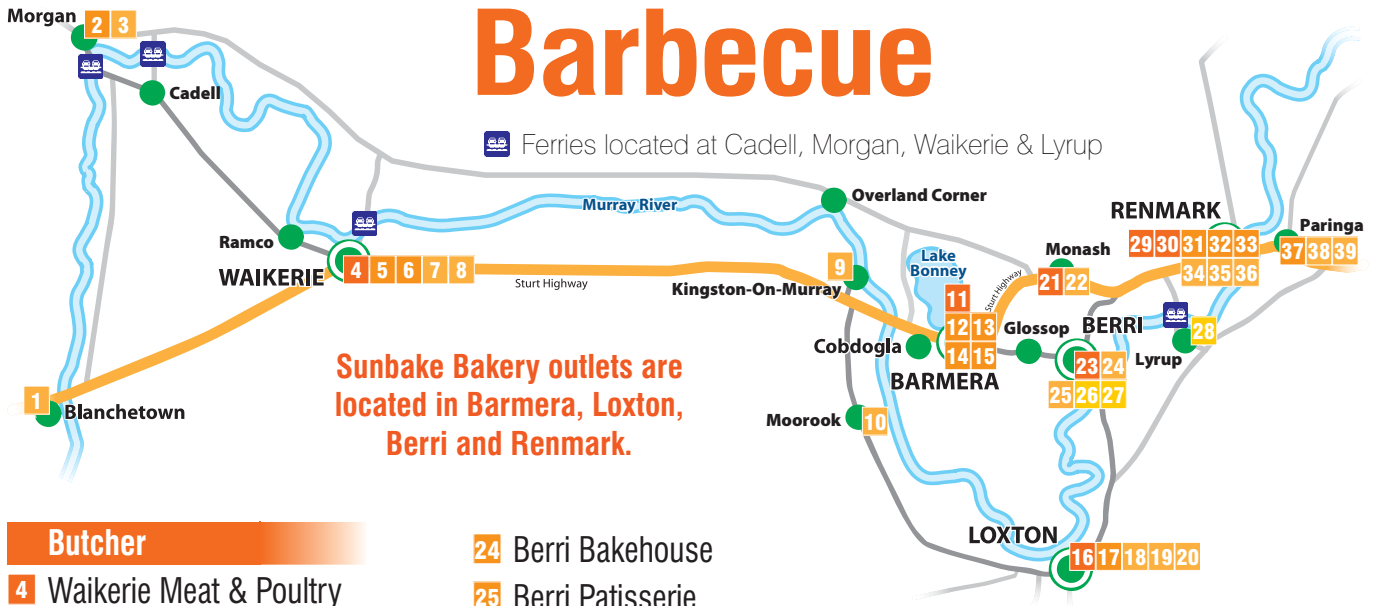

Butcher, Baker &

Barbecue

Butcher

- 4 Waikerie Meat & Poultry
- 11 Carter Quality Meats
- 16 Hygienic Meats
- 21 Muller's Meat
- 23 Plaza Quality Meats
- 29 Lindner Meats
- 30 Warburtons Discount Butcher

Baker

- 2 Marris Bakery
- 5 Newland Bakery (Sturt Hwy & McCoy St)
- 6 Waikerie Bakery
- 12 Barmera Bakery
- 13 The Lakes Café & Bakery
- 17 Country Bakehouse

- 24 Berri Bakehouse
- 25 Berri Patisserie
- 31 Pieman's Kitchen
- 32 Renmark Patisserie
- 33 Bakers Delight
- 37 Paringa Bakery

Barbecue Facilities

- 1 Blanchetown Riverfront
- 3 Morgan Riverfront
- 7 Lions Pioneer Park
- 8 Waikerie Skate Park
- 9 Kingston-on-Murray Riverfront
- 10 Moorook Riverfront
- 14 Lake Bonney Precinct
- 15 Barmera Playspace

- 18 Apex Park, Loxton
- 19 Loxton Lions Park
- 20 Loxton Aquatic Club Grounds
- 22 Monash Adventure Playground
- 26 Berri Riverfront
- 27 Martin Bend, Berri
- 28 Ellen Park, Lyrup
- 34 Arthur Shepard Lions Park
- 35 Jane Eliza Landing
- 36 TM Price Rotary Park
- 38 Bert Dix Memorial Park
- 39 Lock 5