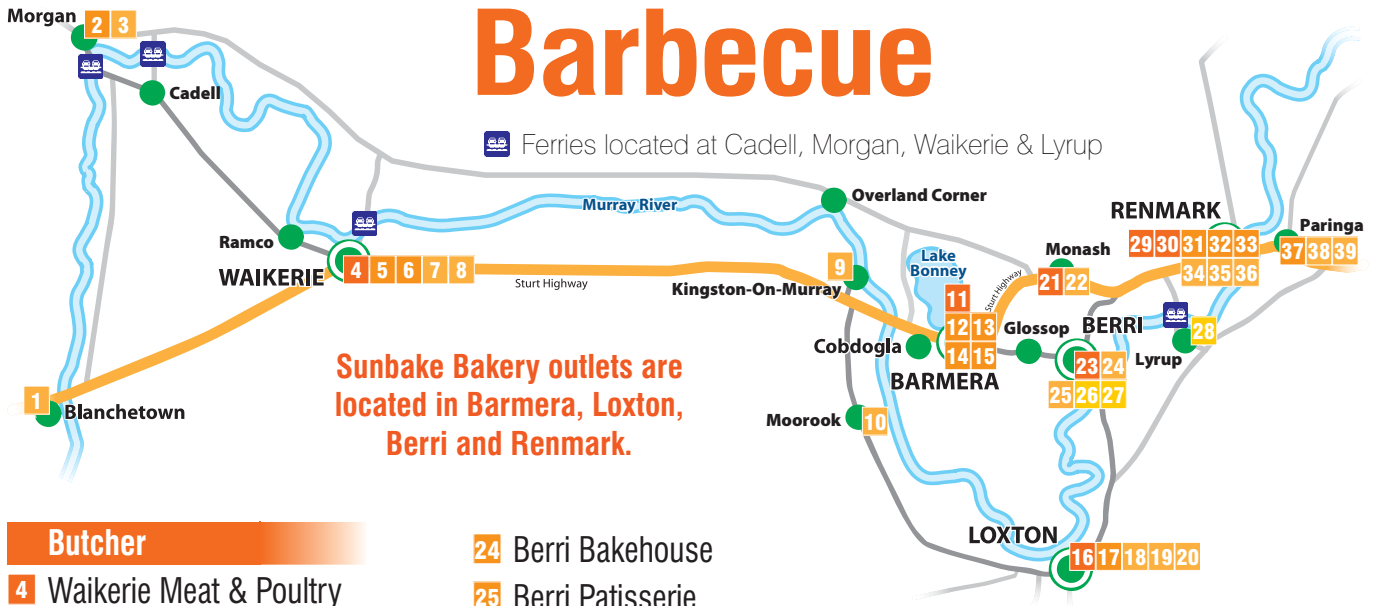

## Butcher

- 4 Waikerie Meat & Poultry
- 11 Carter Quality Meats
- 16 Hygienic Meats
- 21 Muller's Meat
- 23 Plaza Quality Meats
- 29 Lindner Meats
- 30 Warburtons Discount Butcher

## Baker

- 2 Marris Bakery
- 5 Newland Bakery (Sturt Hwy & McCoy St)
- 6 Waikerie Bakery
- 12 Barmera Bakery
- 13 The Lakes Café & Bakery
- 17 Country Bakehouse

- 24 Berri Bakehouse
- 25 Berri Patisserie
- 31 Pieman's Kitchen
- 32 Renmark Patisserie
- 33 Bakers Delight
- 37 Paringa Bakery

## Barbecue Facilities

- 1 Blanchetown Riverfront
- 3 Morgan Riverfront
- 7 Lions Pioneer Park
- 8 Waikerie Skate Park
- 9 Kingston-on-Murray Riverfront
- 10 Moorook Riverfront
- 14 Lake Bonney Precinct
- 15 Barmera Playspace

- 18 Apex Park, Loxton
- 19 Loxton Lions Park
- 20 Loxton Aquatic Club Grounds
- 22 Monash Adventure Playground
- 26 Berri Riverfront
- 27 Martin Bend, Berri
- 28 Ellen Park, Lyrup
- 34 Arthur Shepard Lions Park
- 35 Jane Eliza Landing
- 36 TM Price Rotary Park
- 38 Bert Dix Memorial Park
- 39 Lock 5