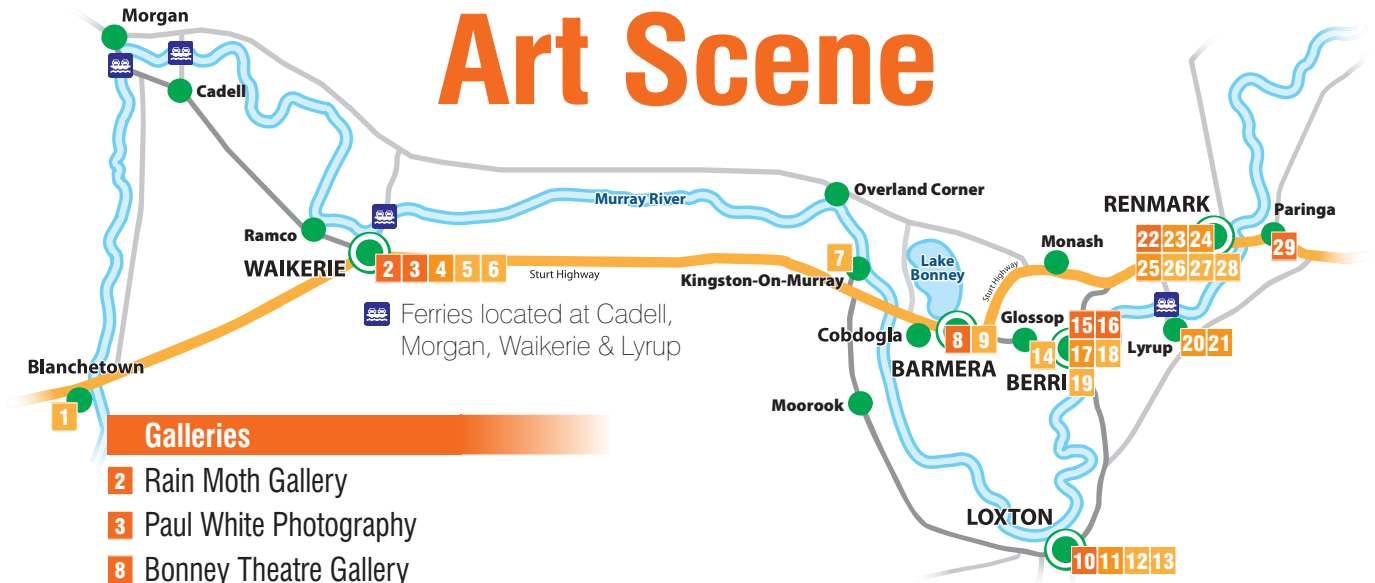

Art Scene

Galleries

- 2 Rain Moth Gallery
- 3 Paul White Photography
- 8 Bonney Theatre Gallery
- 10 The Terrace Gallery
- 15 Vardaro Studios
- 16 River Lands Gallery / SA Country Arts
- 22 Chaffey Theatre
- 29 Goanna Hill Gallery

Retail Outlets that stock local artwork

- 1 Sheri Schubert Photography *(Displayed at the Blanchetown Hotel)*
- 5 Waikerie Art Trail - brochure available from The Rain Moth Gallery
- 6 Waikerie Visitor Information Centre
- 7 Banrock Station Wine & Wetland Centre
- 9 Barmera Visitor Information Centre
- 12 Loxton Visitor Information Centre
- 13 Loxton Art Trail - brochure available from Loxton VIC
- 14 Bella Lavender
- 18 Berri Visitor Information Centre
- 19 Sprouts Café
- 26 Ruston's Roses, Café & Function Centre
- 27 Renmark Paringa Visitor Information Centre
- 28 Crafti-nest

Itinerary 1

- 1 4 Riverglen View Art Studio
- 2 7 Banrock Station Wine & Wetland Centre
- 3 13 Loxton Art Trail
- 4 16 River Lands Gallery

Itinerary 2

- 1 19 Sprouts Café
- 2 20 Coongaleena Art Studio
- 3 23 Frank Harding Collection
- 4 29 Goanna Hill Gallery