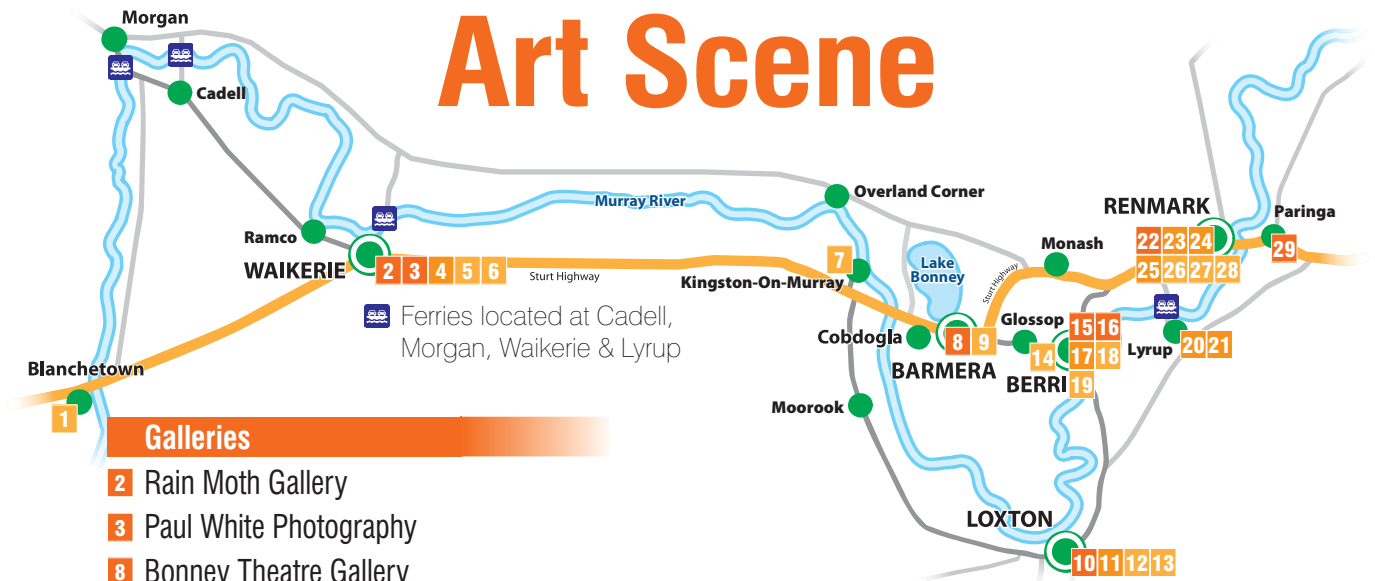

# Art Scene

## Retail Outlets that stock local artwork

- 1 Sheri Schubert Photography *(Displayed at the Blanchetown Hotel)*
- 5 Waikerie Art Trail - brochure available from The Rain Moth Gallery
- 6 Waikerie Visitor Information Centre
- 7 Banrock Station Wine & Wetland Centre
- 9 Barmera Visitor Information Centre
- 12 Loxton Visitor Information Centre
- 13 Loxton Art Trail - brochure available from Loxton VIC
- 14 Bella Lavender
- 18 Berri Visitor Information Centre
- 19 Sprouts Café
- 26 Ruston's Roses, Café & Function Centre
- 27 Renmark Paringa Visitor Information Centre
- 28 Crafti-nest

## Itinerary 1

- 1 4 Riverglen View Art Studio
- 2 7 Banrock Station Wine & Wetland Centre
- 3 13 Loxton Art Trail
- 4 16 River Lands Gallery

## Itinerary 2

- 1 19 Sprouts Café
- 2 20 Coongaleena Art Studio
- 3 23 Frank Harding Collection
- 4 29 Goanna Hill Gallery