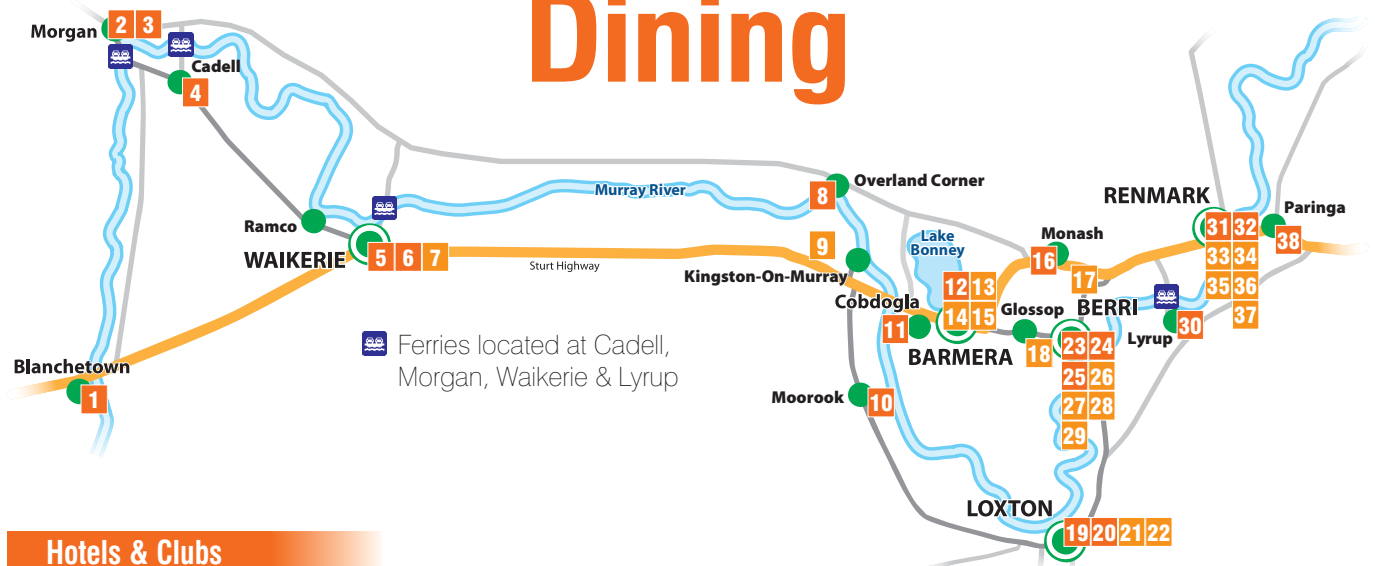

Dining

Hotels & Clubs

- 1** Blanchetown Hotel
- 2** Commercial Hotel Morgan
- 3** Terminus Hotel Morgan
- 4** Cadell Club
- 5** Waikerie Hotel
- 6** Waikerie Club
- 8** Overland Corner Hotel
- 10** Moorook & District Club
- 11** Cobdogla & District Club Inc.
- 12** Barmera Hotel
- 16** Monash Community Club
- 19** Loxton Club
- 20** Loxton Hotel
- 23** Berri Hotel

- 24** Big River Tavern
- 25** Berri Club
- 30** Lyrup Community Club
- 31** Renmark Club
- 32** Renmark Hotel
- 38** Paringa Hotel

Restaurants & Cafés

- 7** Wok On Water - Murray River Queen
- 9** Banrock Station Wine & Wetland Centre
- 13** Bonneyview Winery
- 14** The Lakes Café
- 15** Barmera Café Espresso
- 17** Mallee Fowl Restaurant
- 18** Bella Lavender Estate

- 21** Loxton Pizza Bar and Café
- 22** Asian Feast
- 26** Riverland Hokkien Chinese Restaurant
- 27** Alba Café
- 28** Sprouts Café
- 29** Golden Elephant Indian Restaurant
- 33** Café Sorelle's Ristorante Pizzeria
- 34** Golden Palace Chinese Restaurant
- 35** Ashleys Restaurant
- 36** Authentic Indian Restaurant
- 37** Ruston's Roses, Café and Function Centre

Eat Local is an easy way for you to recognise Riverland produce on menus and in stores across the region. Eat Local is an opportunity to experience new products, flavours and dishes created locally and to support the producers and businesses behind them. Keep any eye out for the Eat Local logo in the Riverland.