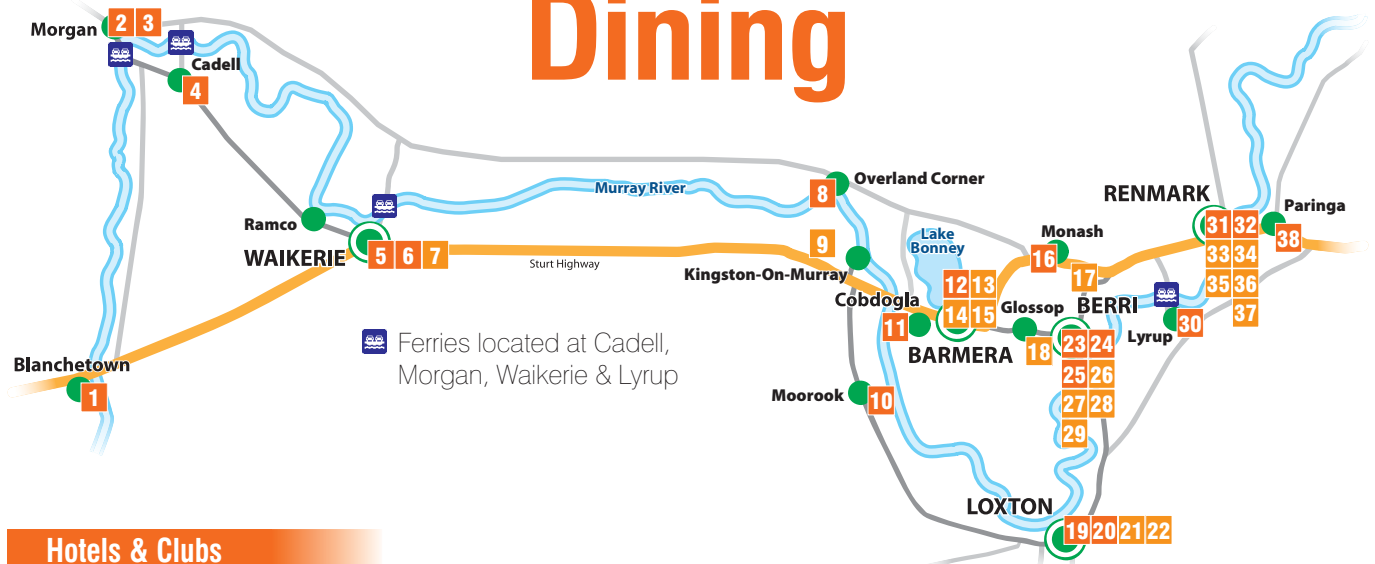

## Hotels & Clubs

- 1** Blanchetown Hotel
- 2** Commercial Hotel Morgan
- 3** Terminus Hotel Morgan
- 4** Cadell Club
- 5** Waikerie Hotel
- 6** Waikerie Club
- 8** Overland Corner Hotel
- 10** Moorook & District Club
- 11** Cobdogla & District Club Inc.
- 12** Barmera Hotel
- 16** Monash Community Club
- 19** Loxton Club
- 20** Loxton Hotel
- 23** Berri Hotel

- 24** Big River Tavern
- 25** Berri Club
- 30** Lyrup Community Club
- 31** Renmark Club
- 32** Renmark Hotel
- 38** Paringa Hotel

## Restaurants & Cafés

- 7** Wok On Water - Murray River Queen
- 9** Banrock Station Wine & Wetland Centre
- 13** Bonneyview Winery
- 14** The Lakes Café
- 15** Barmera Café Espresso
- 17** Mallee Fowl Restaurant
- 18** Bella Lavender Estate

- 21** Loxton Pizza Bar and Café
- 22** Asian Feast
- 26** Riverland Hokkien Chinese Restaurant
- 27** Alba Café
- 28** Sprouts Café
- 29** Golden Elephant Indian Restaurant
- 33** Café Sorelle's Ristorante Pizzeria
- 34** Golden Palace Chinese Restaurant
- 35** Ashleys Restaurant
- 36** Authentic Indian Restaurant
- 37** Ruston's Roses, Café and Function Centre