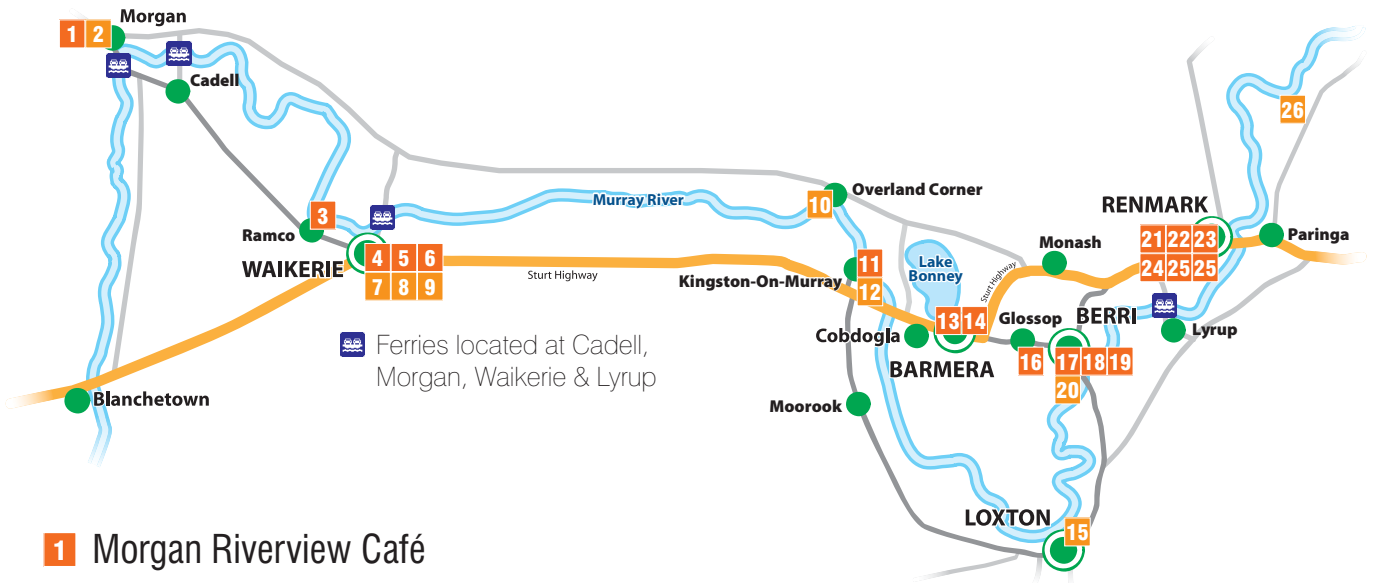

# Food with a View

- 1** Morgan Riverview Café
- 3** Caudo Vineyard
- 4** Viewpoint Café
- 5** Havenhand Chocolates
- 6** Wok On Water
- 11** Banrock Station Wine & Wetland Centre
- 13** The Bluebird Café
- 14** The Lakes Café & Bakery
- 16** Bella Lavender Estate
- 17** Big River Tavern
- 18** Berri Hotel Café
- 19** Alba Café
- 21** Renmark Club
- 22** Renmark Hotel Nanya Bistro
- 23** Renmark Golf Resort Bistro

- 24** Ruston's Roses, Café & Function Centre
- 25** Riverview Café

## Picnic Lookouts

- 2** Morgan Lookout
- 7** Cliff Top Lookout
- 8** Sturt Highway Lookout
- 9** Rotary Cliff-Top Lookout
- 10** Overland Corner Cliff-Top Lookout
- 12** Kingston Bridge Lookout
- 15** Sturt Memorial & Lookout
- 20** Berri Lookout Tower
- 26** Headings Cliff Lookout