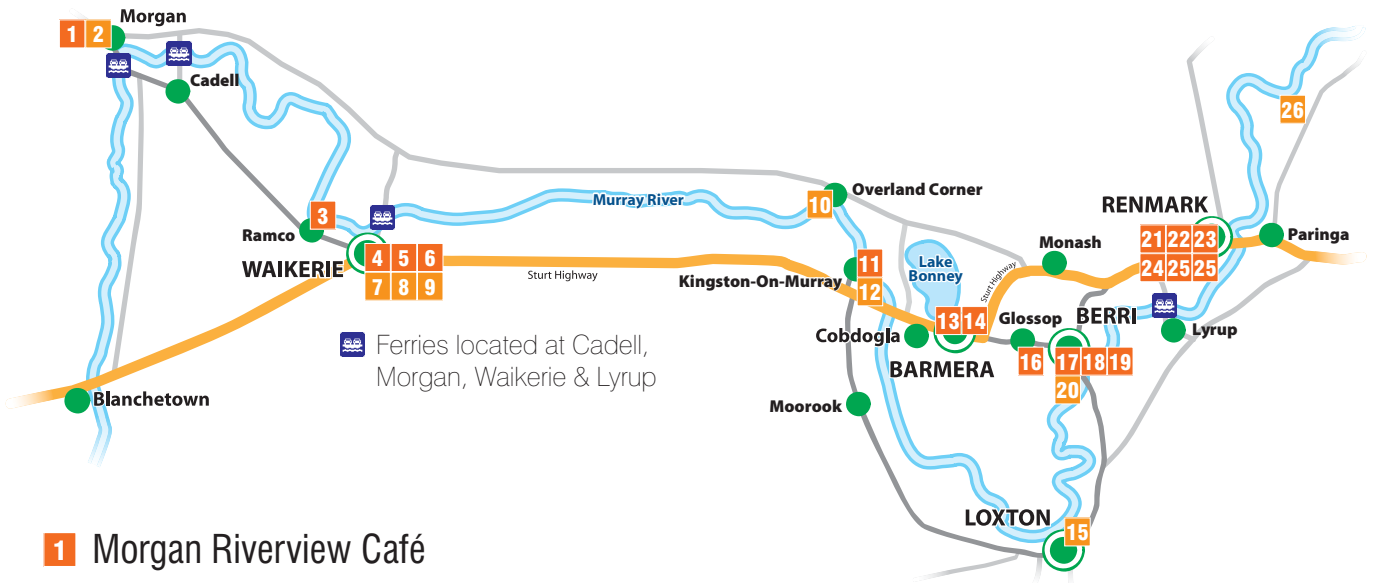

Food with a View

- 1** Morgan Riverview Café
- 3** Caudo Vineyard
- 4** Viewpoint Café
- 5** Havenhand Chocolates
- 6** Wok On Water
- 11** Banrock Station Wine & Wetland Centre
- 13** The Bluebird Café
- 14** The Lakes Café & Bakery
- 16** Bella Lavender Estate
- 17** Big River Tavern
- 18** Berri Hotel Café
- 19** Alba Café
- 21** Renmark Club
- 22** Renmark Hotel Nanya Bistro
- 23** Renmark Golf Resort Bistro

- 24** Ruston's Roses, Café & Function Centre
- 25** Riverview Café

Picnic Lookouts

- 2** Morgan Lookout
- 7** Cliff Top Lookout
- 8** Sturt Highway Lookout
- 9** Rotary Cliff-Top Lookout
- 10** Overland Corner Cliff-Top Lookout
- 12** Kingston Bridge Lookout
- 15** Sturt Memorial & Lookout
- 20** Berri Lookout Tower
- 26** Headings Cliff Lookout